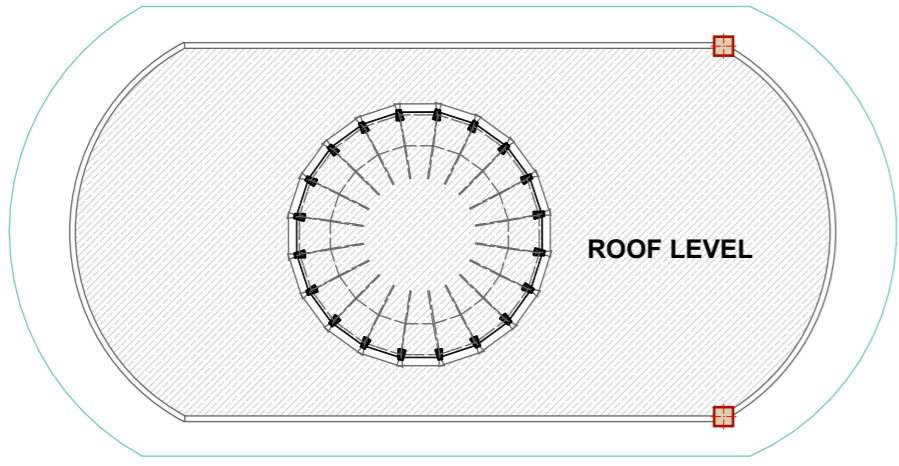

THIRD FLOOR PLAN

COURT YARD

LIBRARY & ICT CENTER

SCALE 1:200