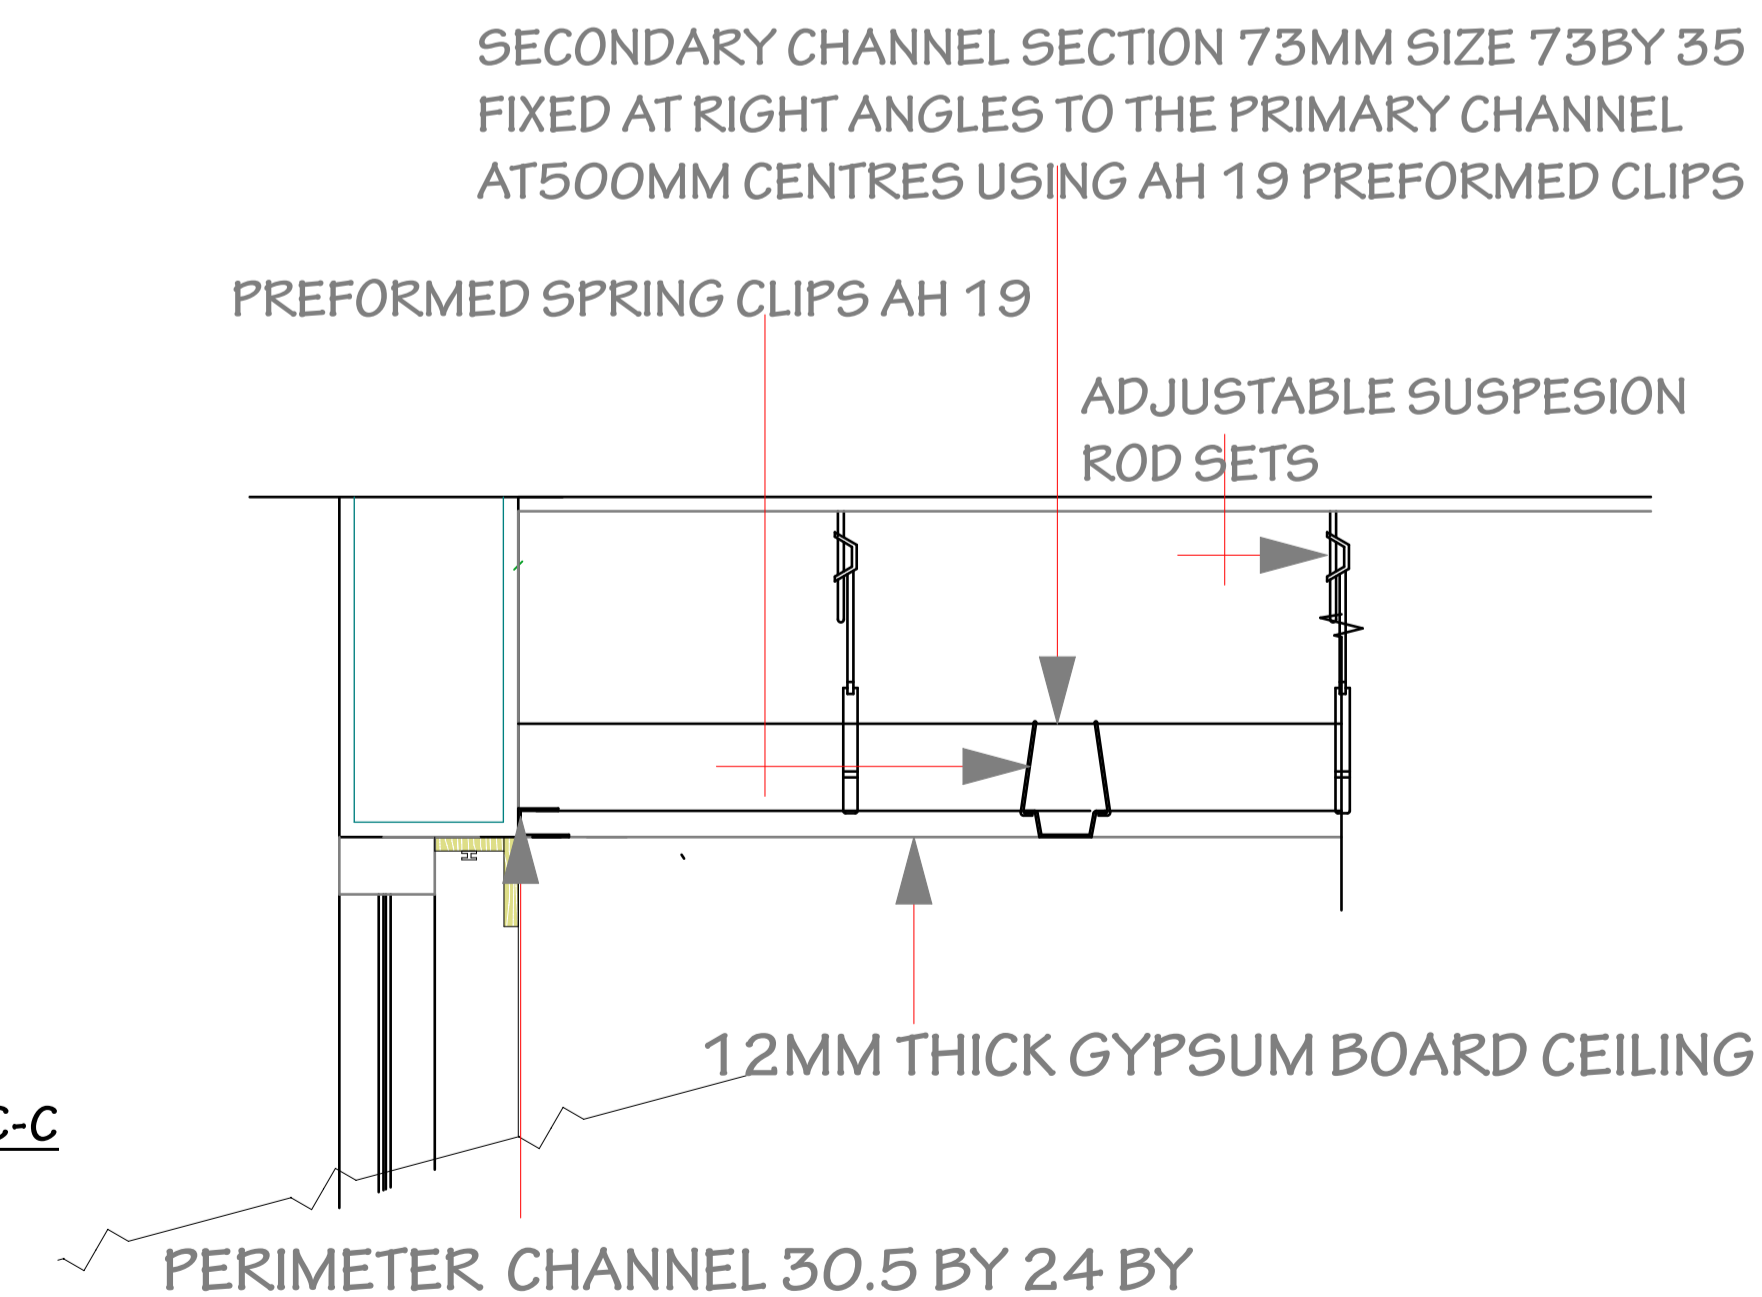

U.O.N ENTERPRISES & SERVICE HEADQUARTERS

FIRST FLOOR PLAN

TYPICAL GYPSUM PARTITION DETAILS
(PROCUREMENT OFFICES)

SUSPENDED CEILING DETAIL