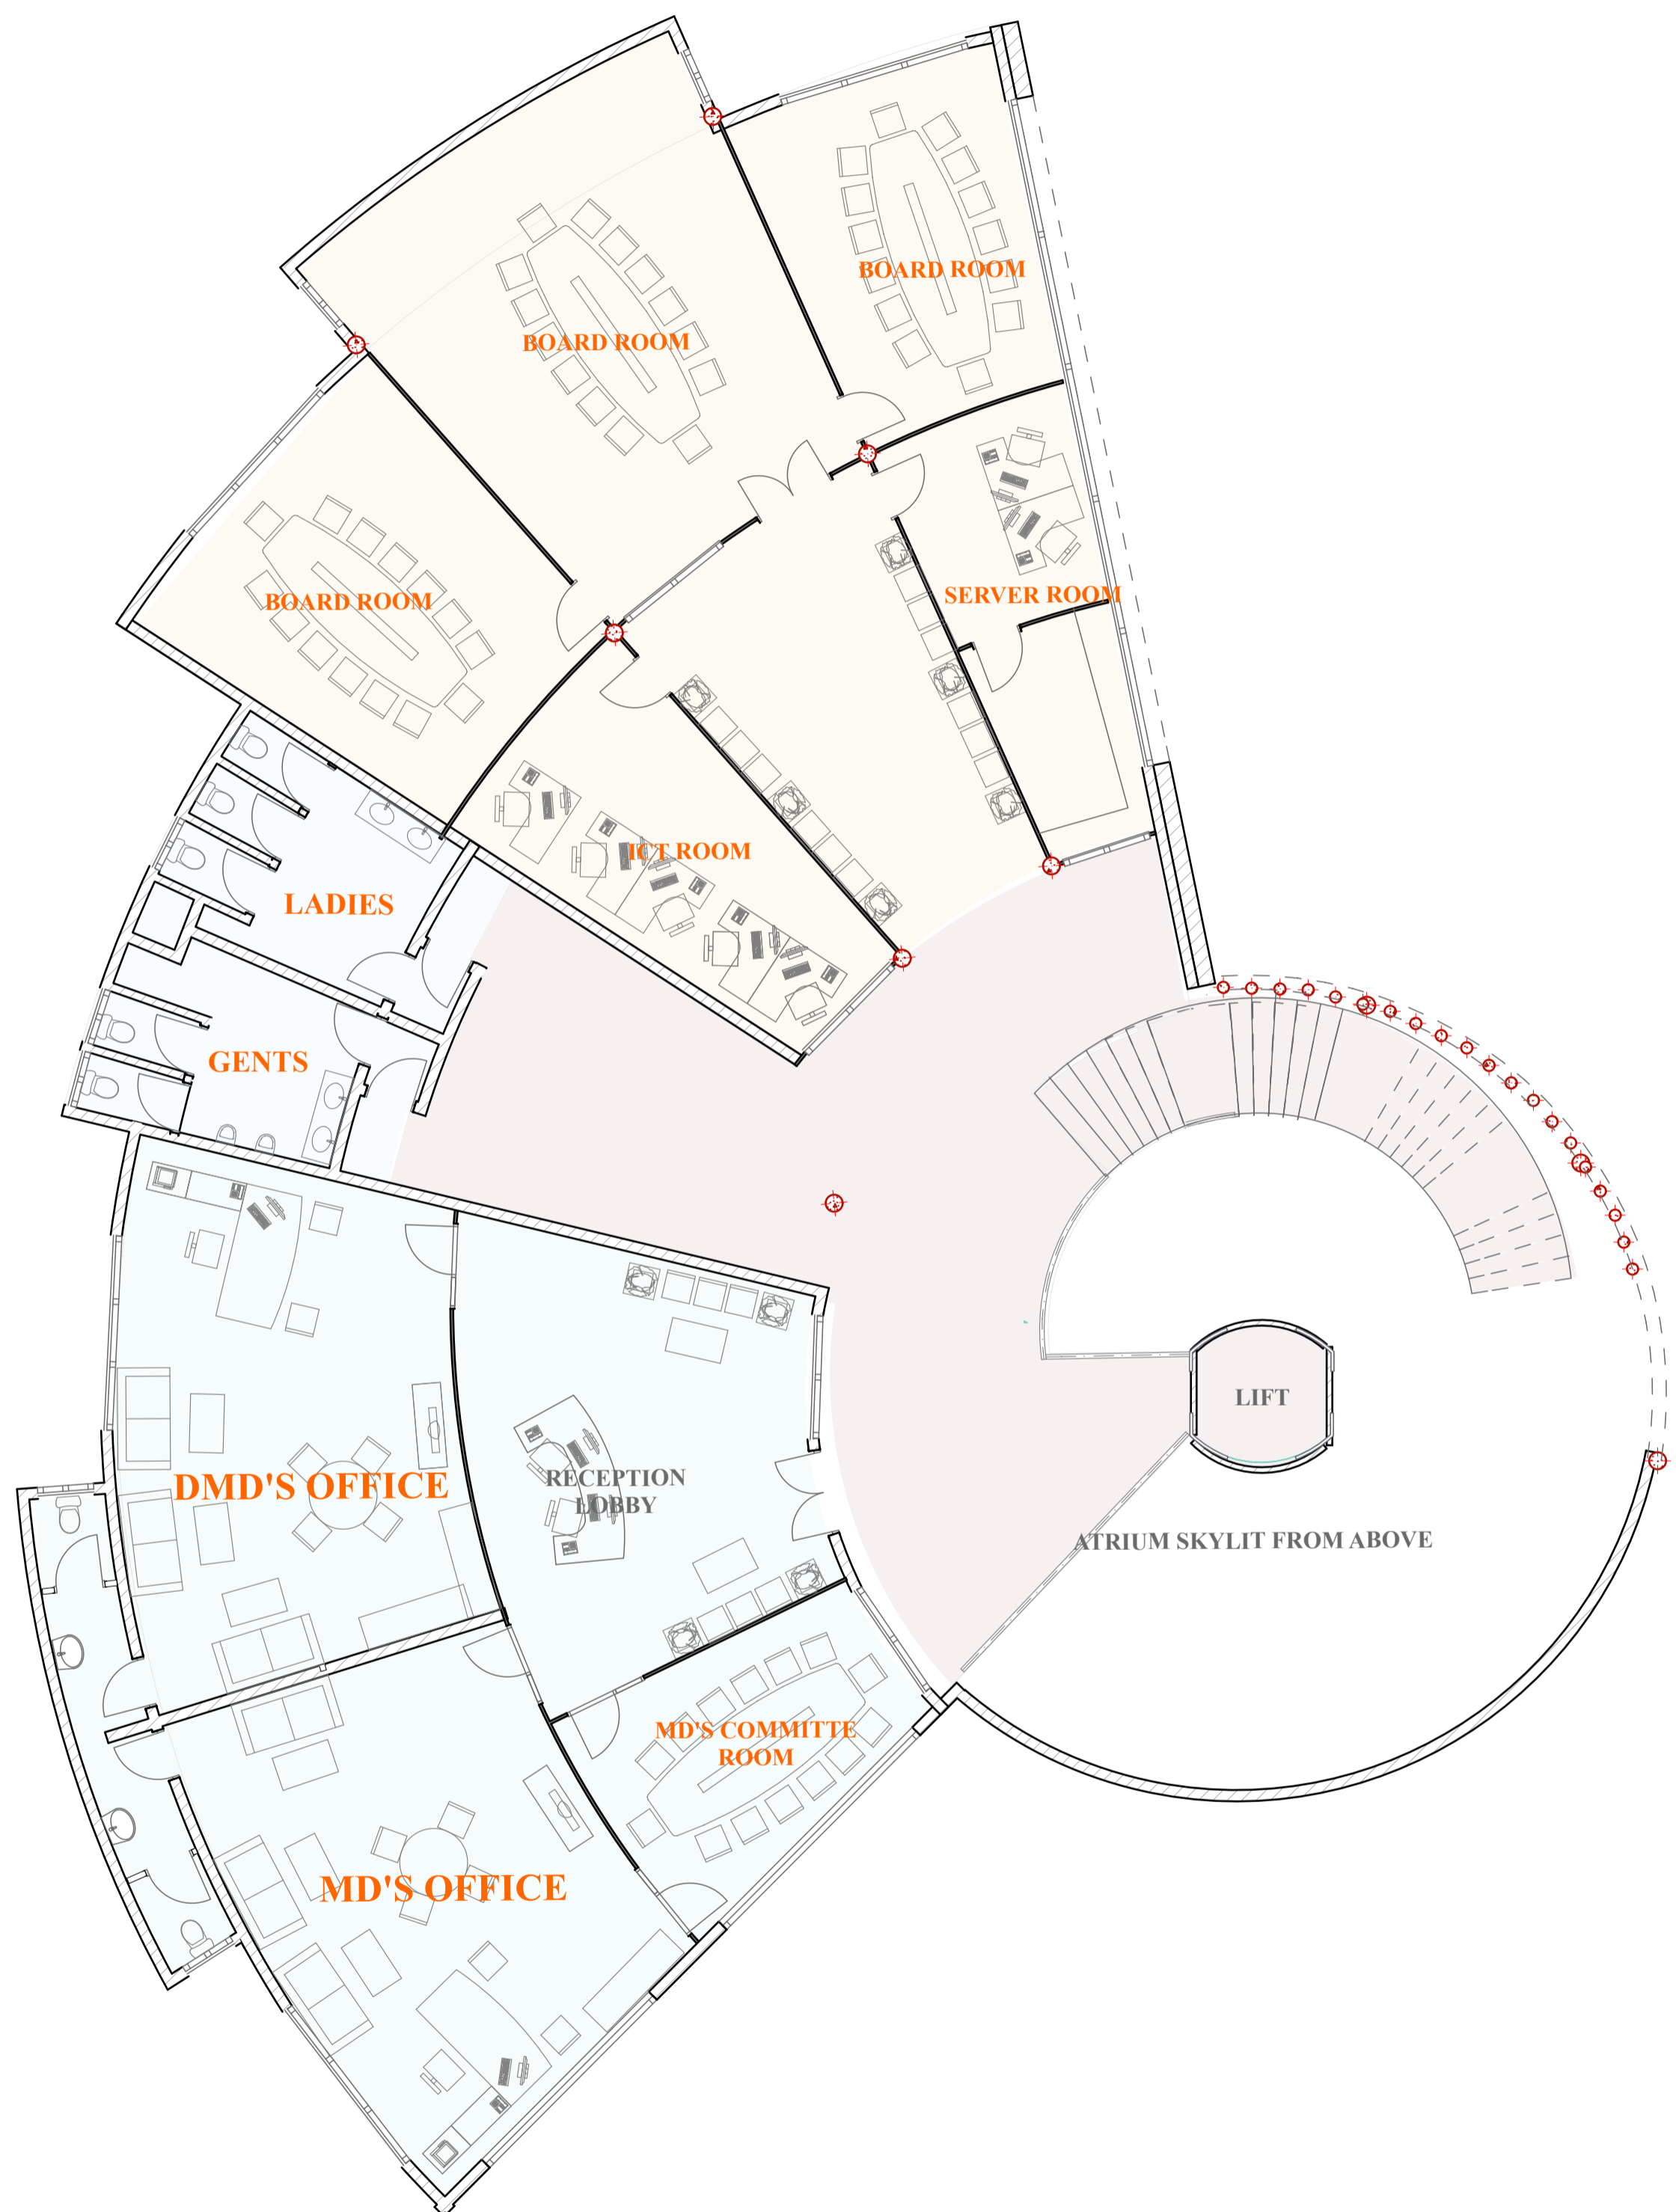

U.O.N ENTERPRISES & SERVICE HEADQUARTERS

FIRST FLOOR PLAN

TYPICAL GYPSUM PARTITION DETAILS
(PROCUREMENT OFFICES)

SUSPENDED CEILING DETAIL