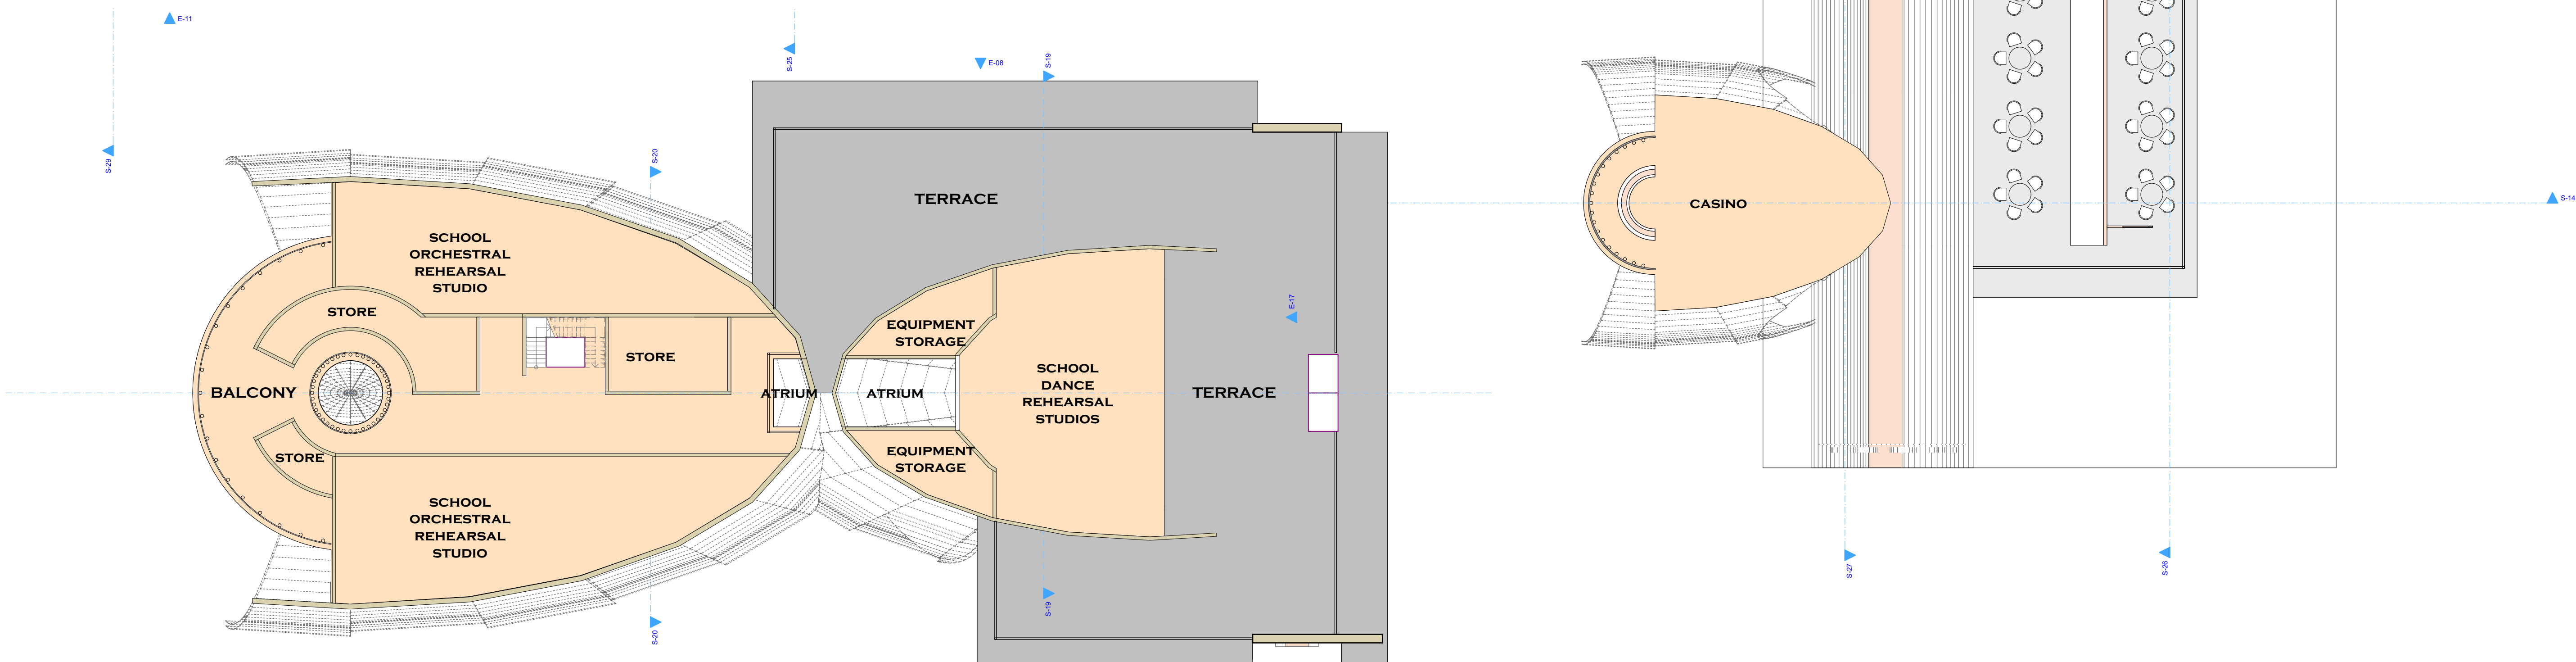

MAMA MUSIC CENTRE - MACHAKOS  
LAYOUT PLANS

THIRD FLOOR LAYOUT PLAN  
SCALE 1:200

FOURTH FLOOR LAYOUT PLANS  
SCALE 1:200