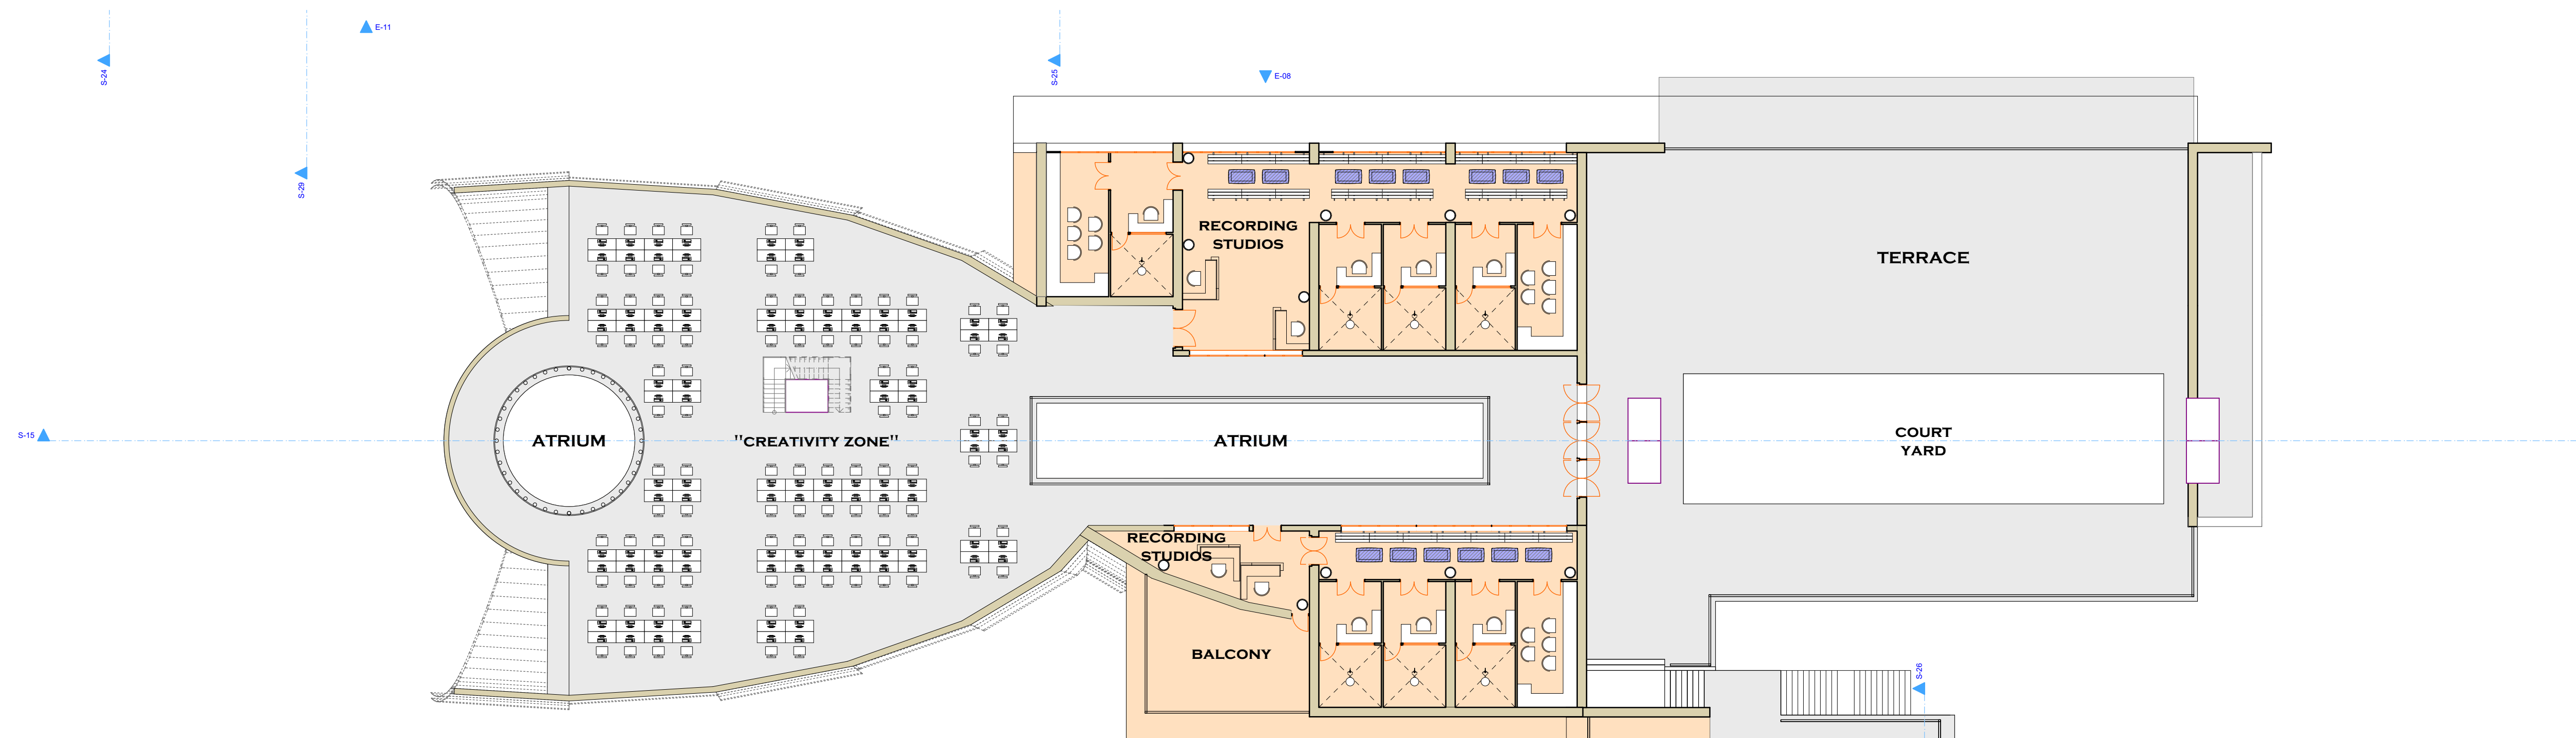

MAMA MUSIC CENTRE - MACHAKOS  
LAYOUT PLANS

THIRD FLOOR LAYOUT PLAN  
SCALE 1:200

FOURTH FLOOR LAYOUT PLANS  
SCALE 1:200